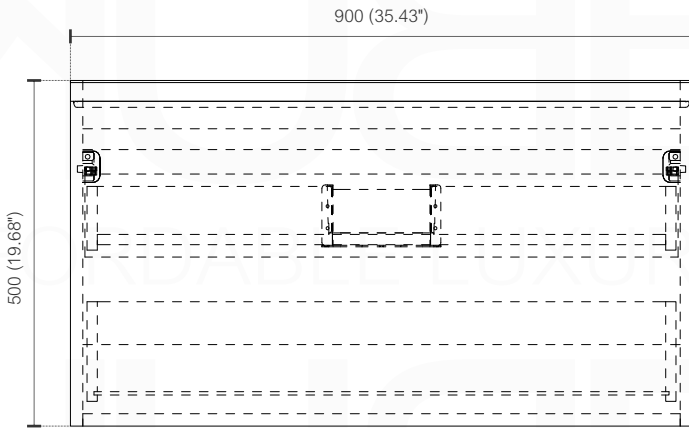

BALLI36

Sink: BN910SINK

Dimensions:	width	depth	height
inches	35.43"	20.47"	23.75"
mm	900	520	500

NOTE: DIMENSIONS AND TECHNICAL DETAILS ARE SUBJECT TO CHANGE WITHOUT NOTICE

. FRONT ELEVATION

. SIDE ELEVATION

. TOP ELEVATION

INSTALLATION GUIDE

Tools Required for Assembly

How to Install

Wall Preparation

SQUARE SINK SPAIN 36"

. FRONT ELEVATION

. TOP ELEVATION