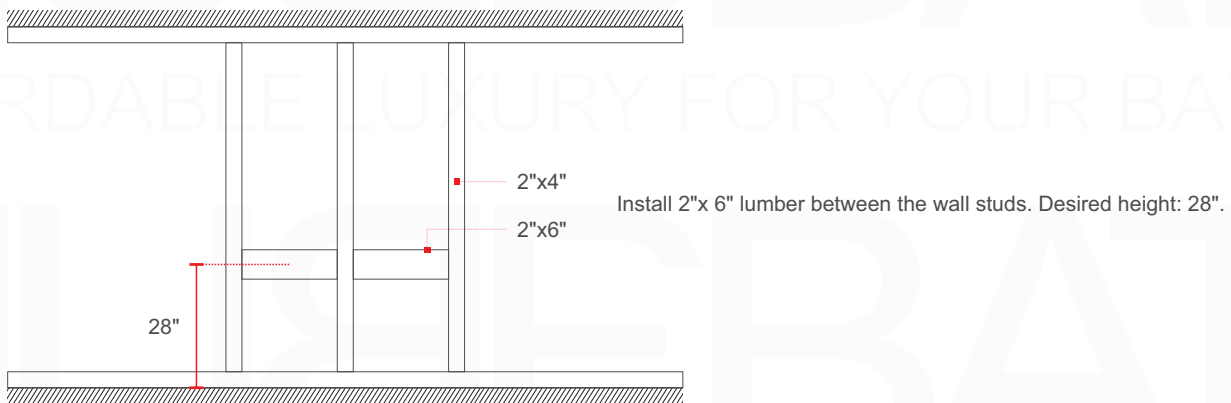

BALLI36

Sink: BN910SINK

Dimensions:	width	depth	height
inches	35.43"	20.47"	23.75"
mm	900	520	500

NOTE: DIMENSIONS AND TECHNICAL DETAILS ARE SUBJECT TO CHANGE WITHOUT NOTICE

. FRONT ELEVATION

. SIDE ELEVATION

. TOP ELEVATION

INSTALLATION GUIDE

Tools Required for Assembly

How to Install

Wall Preparation

SQUARE SINK SPAIN 36"

. FRONT ELEVATION

. TOP ELEVATION