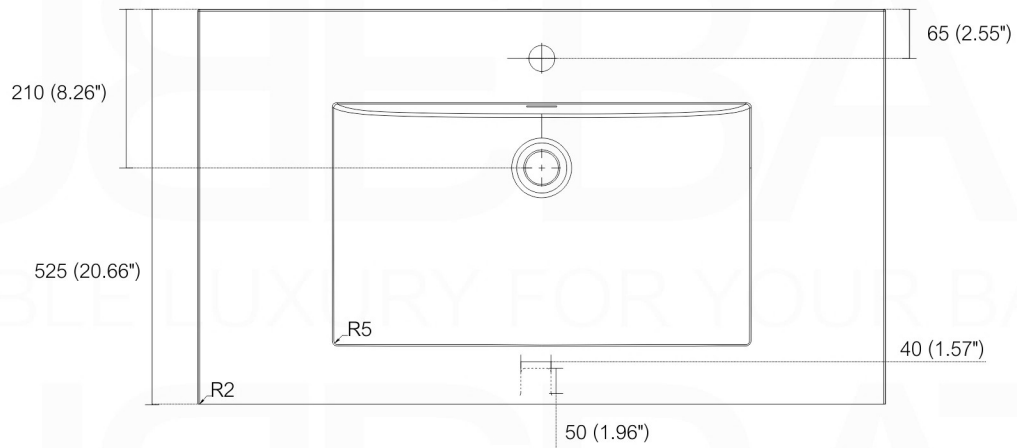

BALLI36

Sink: BN910SINK

Dimensions:	width	depth	height
inches	35.43"	20.47"	23.75"
mm	900	520	500

NOTE: DIMENSIONS AND TECHNICAL DETAILS ARE SUBJECT TO CHANGE WITHOUT NOTICE

. FRONT ELEVATION

. SIDE ELEVATION

. TOP ELEVATION

INSTALLATION GUIDE

Tools Required for Assembly

How to Install

Wall Preparation

SQUARE SINK SPAIN 36"

. FRONT ELEVATION

. TOP ELEVATION