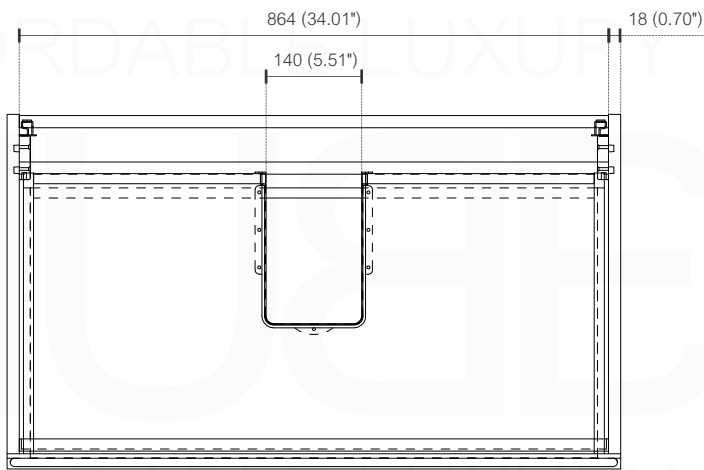

BALLI36

Sink: BN910SINK

Dimensions:	width	depth	height
inches	35.43"	20.47"	23.75"
mm	900	520	500

NOTE: DIMENSIONS AND TECHNICAL DETAILS ARE SUBJECT TO CHANGE WITHOUT NOTICE

. FRONT ELEVATION

. SIDE ELEVATION

. TOP ELEVATION

INSTALLATION GUIDE

Tools Required for Assembly

How to Install

Wall Preparation

SQUARE SINK SPAIN 36"

. FRONT ELEVATION

. TOP ELEVATION