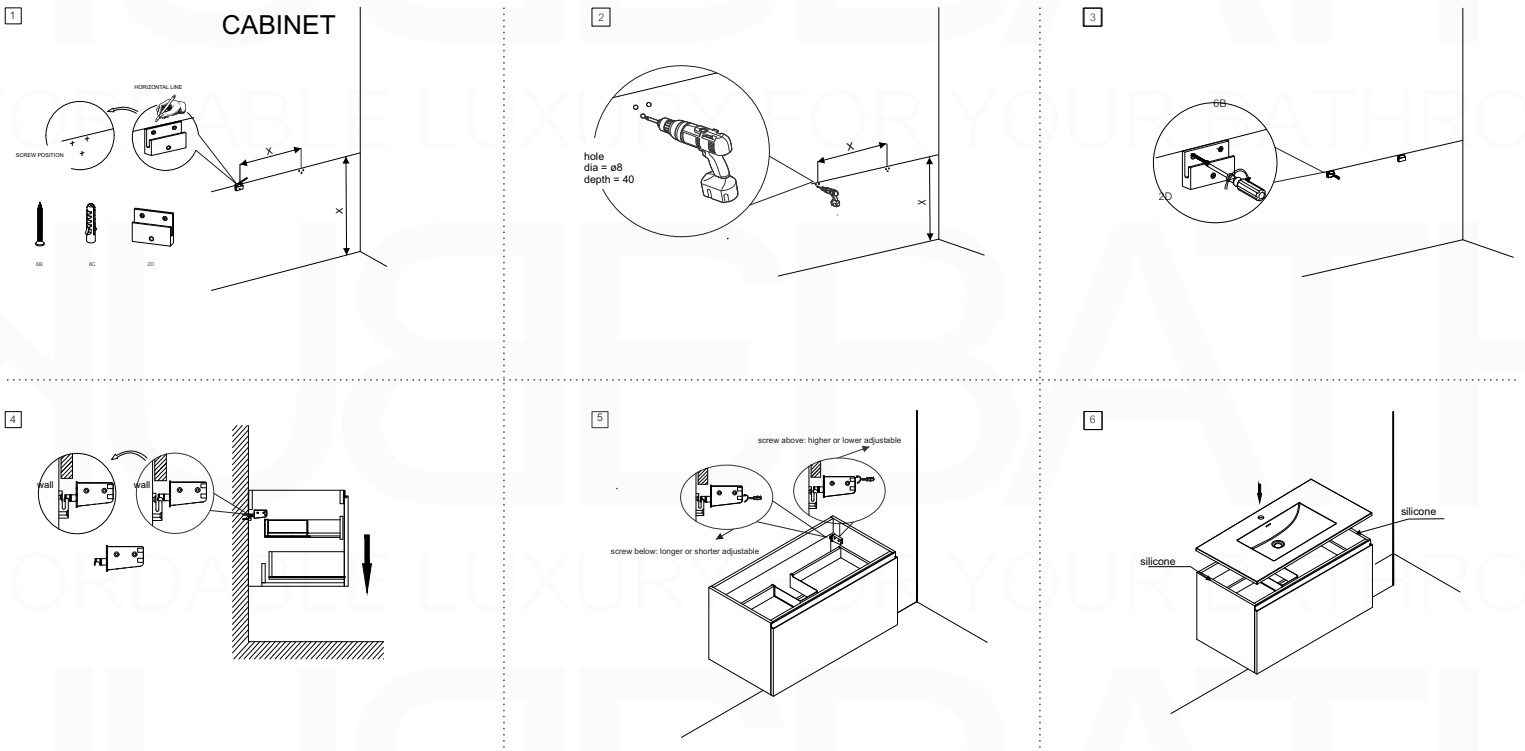

BALLI36

Sink: BN910SINK

Dimensions:	width	depth	height
inches	35.43"	20.47"	23.75"
mm	900	520	500

NOTE: DIMENSIONS AND TECHNICAL DETAILS ARE SUBJECT TO CHANGE WITHOUT NOTICE

. FRONT ELEVATION

. SIDE ELEVATION

. TOP ELEVATION

INSTALLATION GUIDE

Tools Required for Assembly

How to Install

Wall Preparation

SQUARE SINK SPAIN 36"

. FRONT ELEVATION

. TOP ELEVATION