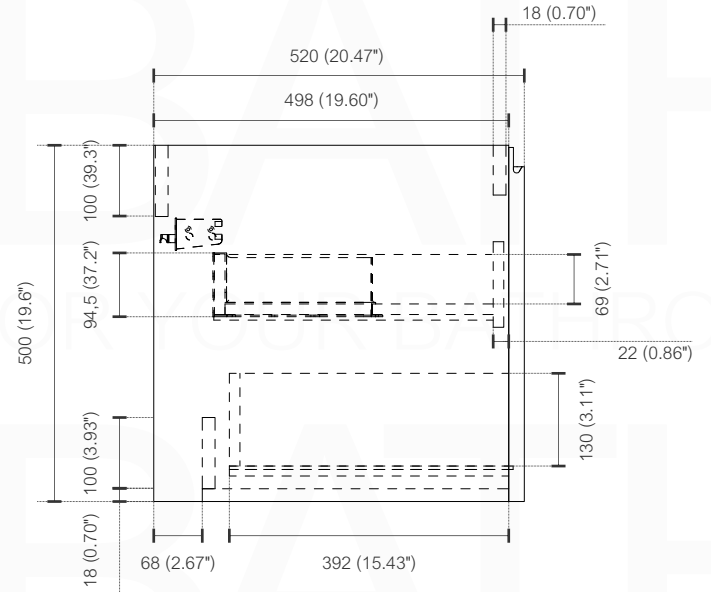

BALLI36

Sink: BN910SINK

Dimensions:	width	depth	height
inches	35.43"	20.47"	23.75"
mm	900	520	500

NOTE: DIMENSIONS AND TECHNICAL DETAILS ARE SUBJECT TO CHANGE WITHOUT NOTICE

. FRONT ELEVATION

. SIDE ELEVATION

. TOP ELEVATION

INSTALLATION GUIDE

Tools Required for Assembly

How to Install

Wall Preparation

SQUARE SINK SPAIN 36"

. FRONT ELEVATION

. TOP ELEVATION