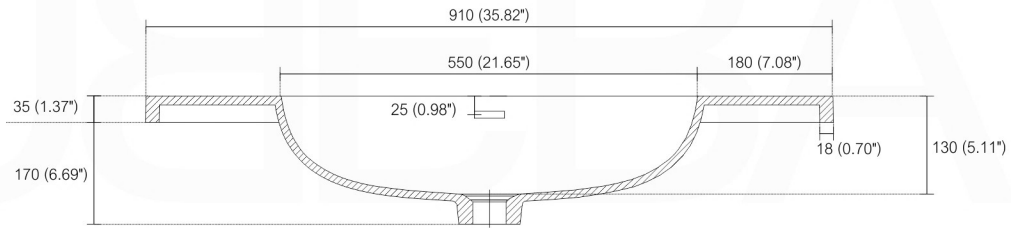

BALLI36

Sink: BN910SINK

Dimensions:	width	depth	height
inches	35.43"	20.47"	23.75"
mm	900	520	500

NOTE: DIMENSIONS AND TECHNICAL DETAILS ARE SUBJECT TO CHANGE WITHOUT NOTICE

. FRONT ELEVATION

. SIDE ELEVATION

. TOP ELEVATION

INSTALLATION GUIDE

Tools Required for Assembly

How to Install

Wall Preparation

SQUARE SINK SPAIN 36"

. FRONT ELEVATION

. TOP ELEVATION

. SIDE ELEVATION